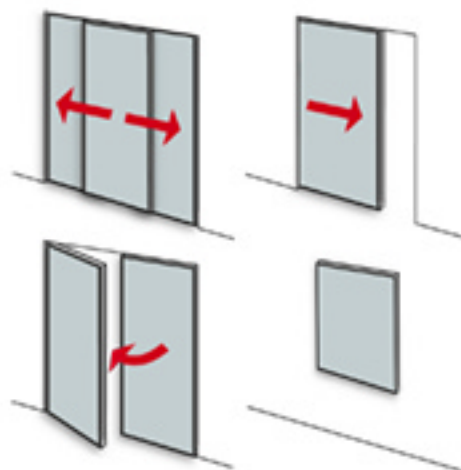

UM.1 Mirror and Panel Frame Series/System

System details

Appearance:

The UM.1 system features a low profile frame system that showcases the mirror or alternate panel material for a clean and simplified look over traditional systems. The floating frame structure is made of aluminum and is both lightweight and rigid. The result is a solid quality feel without overstressing mounting or working hardware.

Application:

Suggested configurations for both new constructions or retro-fit applications:

By-Pass

Our unique hardware offers a single overhead track with a tasteful single central guide assembly on the floor, allowing for a seamless continuity of flooring in to the partitioned area.

Pocket

Similar to the By-Pass System, but with a single track, our panel assemblies are an excellent alternative to traditional solid pocket doors. This allows for backlighting or a reflective surface to enhance various architectural features.

Hinged

With our custom hardware, our panels can be hinged as an alternative to our By-Pass System or as doors to inset wall cabinets.

Wall-Mounted

Individual panels can be hung with no visible fasteners, using available hardware.